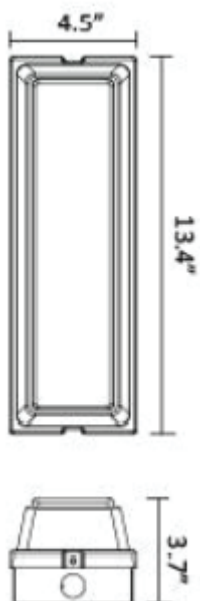

Specifications and Dimensions subject to change without notice.

Product Dimensions

© 2019 GlobaLux Lighting, LLC. All rights reserved. For informational purposes only. Reproduction in whole or part is prohibited without prior written consent of the copyright owner. The information presented in this document does not form part of any quotation or contract, is believed to be accurate and reliable and may be changed without notice. No liability will be accepted by the publisher for any consequences of its use. GlobaLuxighting reserves the rights make changes in specification at any time without notice.