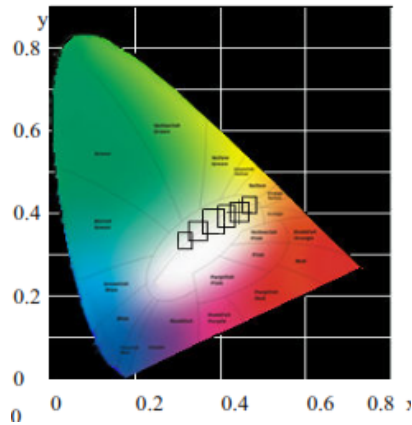

Specifications and Dimensions subject to change without notice.

**Product Dimensions**

**AWS-20**

**Photometric Data**

**AWS-18-120-830-BR** Tested in accordance to IESNA LM-79

Spectral Distribution

Chromaticity Diagram