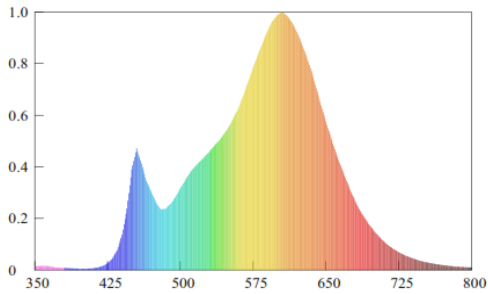

**Performance Data**

Lens Type	Form Factor	Catalog No.	Rated Wattage (W)	Delivered Lumens	Efficacy (lm/W)
Acrylic		AWS-18-120-830-**	18	1,650	91
		AWS-20-MVD-830-**	20	1,820	91

NOTES:

- <sup>1</sup> Made to order items. Minimum 90 day lead time. Minimum 500 order quantity.
- <sup>2</sup> Energy star listed
- <sup>3</sup> Quick ship
- <sup>4</sup> Typical color consistency. May vary or be changed.
- <sup>5</sup> L70 hours calculated based on LED package manufacturer LM80 report and ISTMT report of LED in luminaire. Stated values are for select catalog numbers. Contact manufacturer for detailed information

Specifications and Dimensions subject to change without notice.

**Product Dimensions**

**AWS-20**

**Photometric Data**

**AWS-18-120-830-BR** Tested in accordance to IESNA LM-79

Spectral Distribution

Chromaticity Diagram