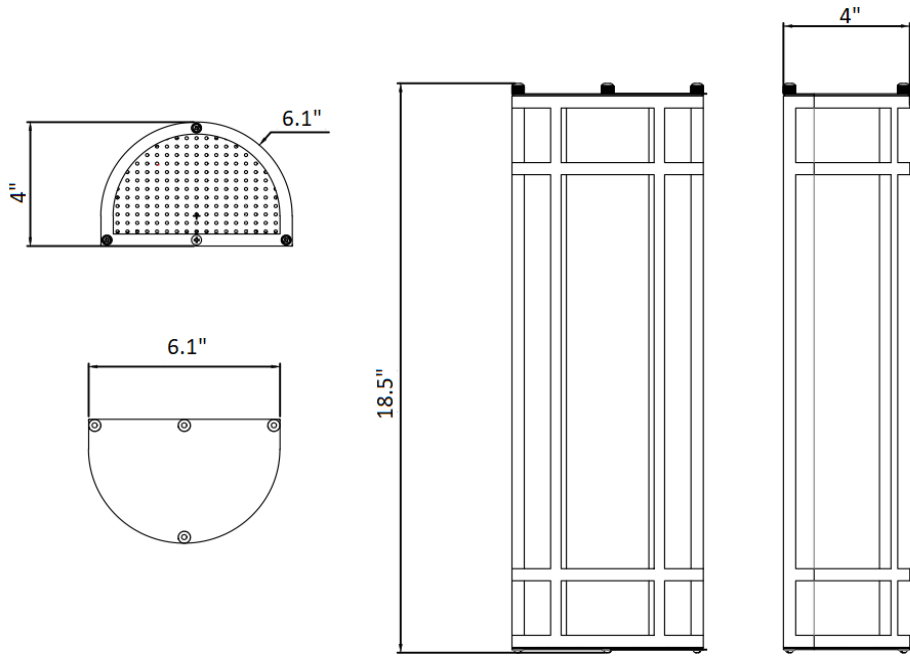

Specifications and Dimensions subject to change without notice.

**Product Dimensions**

**AWS-20**

**Photometric Data**

**AWS-18-120-830-BR** Tested in accordance to IESNA LM-79

Spectral Distribution

Chromaticity Diagram