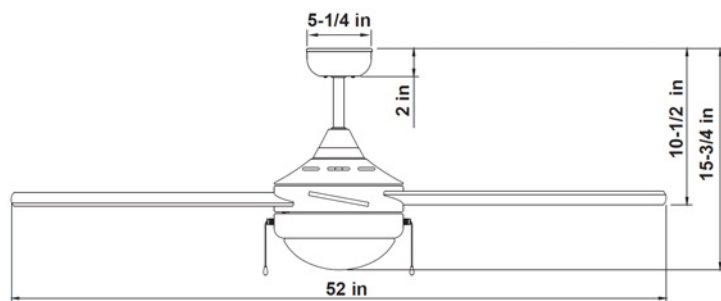

Lighting Performance Summary

Input Voltage	120V
Input Frequency	50/60 Hz
Rated Wattage	See Performance Table
Delivered Lumens	See Performance Table
Efficacy	> 80 LPW (typ.)
CRI	80+, R9> 0
Available CCT¹	3000K
Color Consistency²	5-step MacAdam Ellipse
Rated Life	50,000 hours
L70³	> 72,000 hours or > 45,000
Power Factor	>0.99
THD	< 20%
Dimming	Triac Dimming
Operating Temp.	-18°C to 40°C

Fan Performance Summary

Fan Diameter	52"
Motor Lead Lengths	17"
Motor Size	AC 153mm x 15mm
Electricity Use (H/M/L)	54.81W/29.5W/12.01W
AMPS (H/M/L)	0.45/0.35/0.22
Fan Diameter	54"
Motor Lead Lengths	17"
Motor Size	AC 153mm x 18mm
Electricity Use (H/M/L)	54.81W/29.5W/12.01W
AMPS (H/M/L)	0.45/0.35/0.22

Lighting Performance Data

Lens Type	Form Factor	Catalog No.	Rated Wattage (W)	Delivered Lumens	Efficacy (lm/W)
Frosted Glass	52"	SKY-52-3-2MB-120D-930	19W	1600	84

Fan Performance Data

RPM (H/M/L)	190/145/88
Airflow Efficiency (CFM/W)	109
Airflow (CFM)	High Speed: 5,215
Average Airflow CFMave	3790

Product Dimensions

NOTES:

1. Made to order items. Minimum 90 day lead time. Minimum 500 order quantity.

4. Typical color consistency. May vary or be changed.
5. L70 hours calculated based on LED package manufacturer LM80 report and ISTMT report of LED in luminaire. Stated values are for select catalog numbers. Contact manufacturer for detailed information
6. Actual performance may differ as a result of end-user environment and application. All values are design or typical values, measured under laboratory conditions at 25 °C.