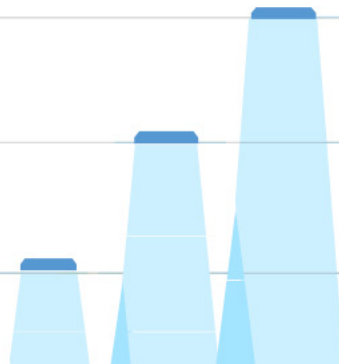

High Performance Design Can Customize To Your Environment

SDL Wattage Comparison

Conventional Fluorescent   Conventional Incandescent

Hospitals, retail stores, malls

Model: RDL-12-22-120D-930

22W
1,400 Lumens

46W-52W   150W

Utility rooms, office areas

Model: RDL-7-15-120D-930

15W
1,016 Lumens

26W-32W   100W

Storage rooms, hallways

Model: RDL-5-10-120D-930

10W
550 Lumens

18W-23W   75W