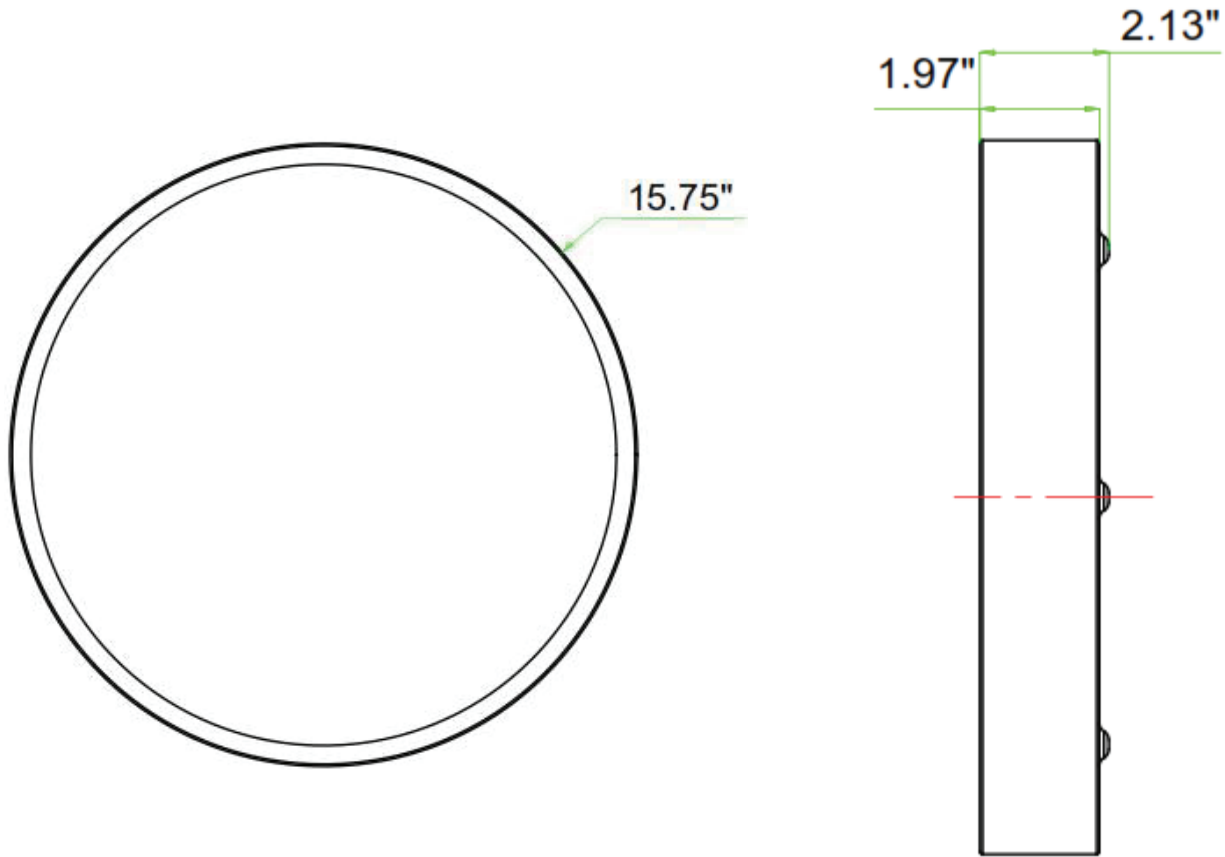

Product Dimensions

RDXL-15

© 2019 GlobalLux Lighting, LLC. All rights reserved. For informational purposes only. Reproduction in whole or part is prohibited without prior written consent of the copyright owner. The information presented in this document does not form part of any quotation or contract, is believed to be accurate and reliable and may be changed without notice. No liability will be accepted by the publisher for any consequences of its use. GlobalLux Lighting reserves the rights make changes in specification at any time without notice.

GlobalLux Lighting LLC
www.globalluxlighting.com
2037 S. Vineyard Ave
Ontario, CA 91761
Ph: 909-591-7506