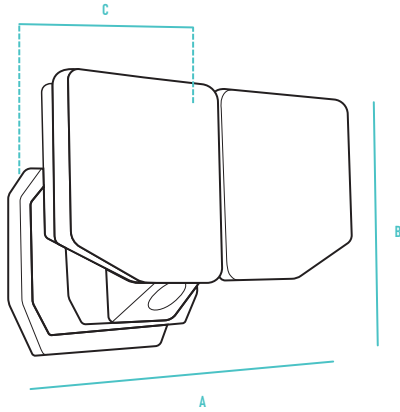

PERFORMANCE DATA				
	KELVIN	RATED WATTAGE	DELIVERED LUMENS	EFFICACY (LM/W)
THF2	3000K	25W	1500	60

	A	B	C
THF2	8.64"	4.67"	4.2"

ELECTRICAL

Equipped standard with 120V fixed output driver operating at 60Hz.

QUALIFICATIONS

All luminaires are built to UL 1598 and 2108 standards, and bear appropriate ETL labels. Wet location labeling is standard. Adheres to LM70, LM80, and TM21 industry standards.

INSTALLATION

Designed for ceiling mounting on 4" electrical J-Box.

WARRANTY

3-year Limited Warranty. See warranty documentation for more info.

Made to order items. Minimum 90 day lead time.
Minimum order quantity may vary please contact sales.
¹ DLC Listed / ² DLC Premium Listed / ³ Title 24 / ⁴ JA8 & Title 24
Typical color consistency. May vary or be changed. L70 hours calculated based on LED package manufacturer LM80 report and ISTMT report of LED in luminaire. Stated values are for select catalog numbers. Contact GlobaLux for detailed information.
Actual performance may differ as a result of end-user environment and application. All values are design or typical values, measured under laboratory conditions at 25 °C.

COMPATIBLE JUNCTION BOX