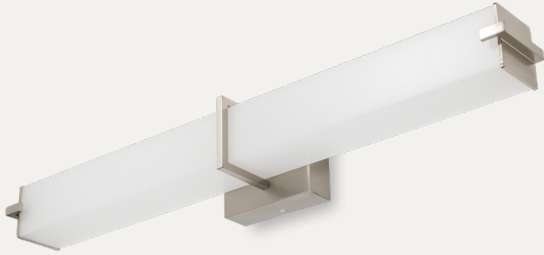

PROJECT	NOTES	TYPE	DATE	CAT. No.
---------	-------	------	------	----------

LSV

LED Square Vanity

The LSV Series tiered contemporary framed wall mounted vanity fixture and is available in brushed nickel and black. Updated with the latest in LED technology. The long LED life coupled with exceptional color rendering make this fixture attractive for new or retrofit projects. The LSV is an elegant lighting solution that can be used in various applications including corridors and restrooms. Fixture mounts to standard junction box (not included).

	A	B	C	Case QTY
RVL-24	25.5" L	4.5" D	4.2" H	6
RVL-36	37.5" L	4.5" D	4.2" H	6

PERFORMANCE DATA

FORM FACTOR	KELVIN	RATED WATTAGE	DELIVERED LUMENS	EFFICACY (L/M/W)
24"	27K-5K	18W	1800	100
36"	27K-5K	26W	2600	100

CONSTRUCTION

Single ring surround a milk white acrylic diffuser with decorative end caps provides widespread and even illumination. Lens design and materials provide uniform illumination without pixelation.