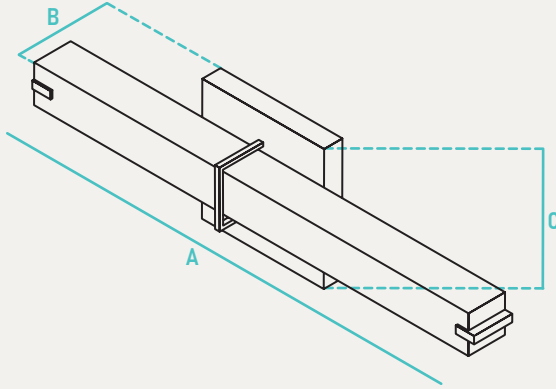

PROJECT	NOTES	TYPE	DATE	CAT. No.
---------	-------	------	------	----------

LSV

LED Square Vanity

The LSV Series tiered contemporary framed wall mounted vanity fixture and is available in brushed nickel and black. Updated with the latest in LED technology. The long LED life coupled with exceptional color rendering make this fixture attractive for new or retrofit projects. The LSV is an elegant lighting solution that can be used in various applications including corridors and restrooms. Fixture mounts to standard junction box (not included).

	A	B	C	Case QTY
RVL-24	25.5" L	4.5" D	4.2" H	6
RVL-36	37.5" L	4.5" D	4.2" H	6

PERFORMANCE DATA

FORM FACTOR	KELVIN	RATED WATTAGE	DELIVERED LUMENS	EFFICACY (L/M/W)
24"	27K-5K	18W	1800	100
36"	27K-5K	26W	2600	100