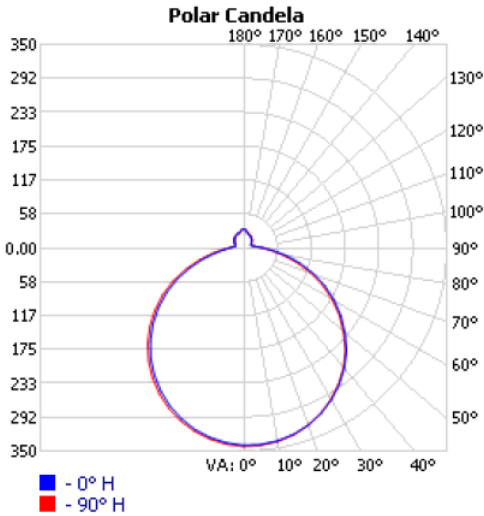

4" PVC Ceiling Box

3-1/2" Octagon

4" Round Pancake

4" Octagon / V Bracket

PHOTOMETRIC DATA

DCD-15-26-120D-MCT-BN

Zonal Lumen Summary

Zone	Lumens	% Lamp	% Luminaire
0-30	266.4	22.3%	22.3%
0-40	440.0	36.8%	36.8%
0-60	795.8	66.6%	66.6%
60-90	276.1	23.1%	23.1%
70-100	161.1	13.5%	13.5%
90-120	53.7	4.5%	4.5%
0-90	1,072.0	89.7%	89.7%
90-180	123.1	10.3%	10.3%
0-180	1,195.0	100%	100%