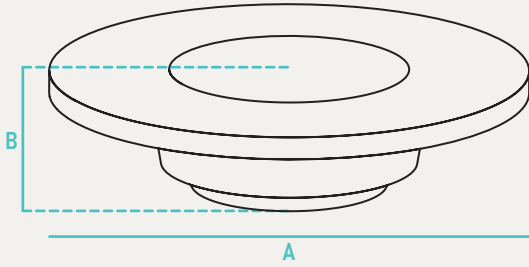

PROJECT	NOTES	TYPE	DATE	CAT. No.
---------	-------	------	------	----------

ZDL

4" Multi Trim Surface Downlight

The ZDL Series Downlight offers a premium lighting solution, utilizing advanced LED technology and solid-state lighting components for superior performance and energy efficiency. Featuring a classic opal white lens, this downlight ensures even and uniform light distribution, making it perfect for offices, corridors, stairways, bedrooms, closets, and foyers. Ideal for both residential and commercial spaces, the ZDL Series can replace traditional incandescent, circline, or compact fluorescent lamps and can be mounted on ceilings or walls. Illuminate your space with the ZDL Series for a blend of quality, efficiency, and versatility.

PERFORMANCE DATA				
FORM FACTOR	KELVIN	RATED WATTAGE	DELIVERED LUMENS	EFFICACY (LM/W)
4"	27K-5K	10W	700	70

QUICK SHIP
ZDL-4-10-120D-MCT-WH ⁴

ADDITIONAL IMAGES

Made to order items. Minimum 90 day lead time.
 Minimum order quantity may vary please contact sales.
¹ DLC Listed / ² DLC Premium Listed / ³ Title 24 / ⁴ JA8 & Title 24
 Typical color consistency. May vary or be changed. L70 hours calculated based on LED package manufacturer LM80 report and ISTMT report of LED in luminaire. Stated values are for select catalog numbers. Contact GlobaLux for detailed information.
 Actual performance may differ as a result of end-user environment and application. All values are design or typical values, measured under laboratory conditions at 25 °C.

	A	B	Case QTY
ZDL-4	4.9" Dia	1.1" H	20

CONSTRUCTION

Steel housing with diffusion lens for Optimal visual comfort while providing uniform light output. Lens design and materials provide uniform appearance without pixelation.