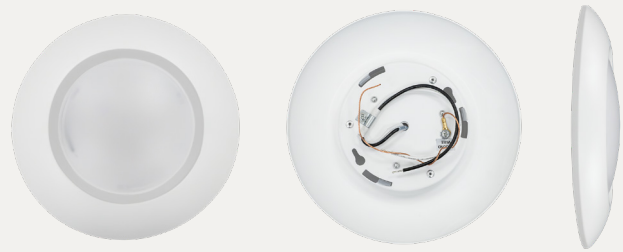

PROJECT	NOTES	TYPE	DATE	CAT. No.
---------	-------	------	------	----------

LDL3

LED Disk Light, Regressed Lens

The LDL3 series offers high-quality luminaires featuring cutting-edge LED technology, solid-state lighting, and electronic drivers. Designed for optimal performance and energy efficiency, these fixtures come with a traditional opal white lens, ensuring even and uniform light distribution. Ideal for various spaces such as offices, corridors, stairways, bedrooms, closets, and foyers, the LED-based LDL3 series is suitable for both ceiling and wall mounting. It's a versatile choice for residential and commercial applications, especially when replacing incandescent, circline, or compact fluorescent lamps

PERFORMANCE DATA

FORM FACTOR	KELVIN	RATED WATTAGE	DELIVERED LUMENS	EFFICACY (L/M/W)
4"	3K/4K	10W	550	76.9
6"	3K/4K	15W	1000	76.9

QUICK SHIP

LDL3-4-10-120D-930-WH

LDL3-6-15-120D-930-WH

ADDITIONAL IMAGES

RECOMMENDED DIMMERS

DVCL-153P (Lutron) **Only for 120D Version**

Made to order items. Minimum 90 day lead time.
 Minimum order quantity may vary please contact sales.
¹ DLC Listed / ² DLC Premium Listed / ³ Title 24 / ⁴ JA8 & Title 24
 Typical color consistency. May vary or be changed. L70 hours calculated based on LED package manufacturer LM80 report and ISTMT report of LED in luminaire. Stated values are for select catalog numbers. Contact Globalux for detailed information.
 Actual performance may differ as a result of end-user environment and application. All values are design or typical values, measured under laboratory conditions at 25 °C.