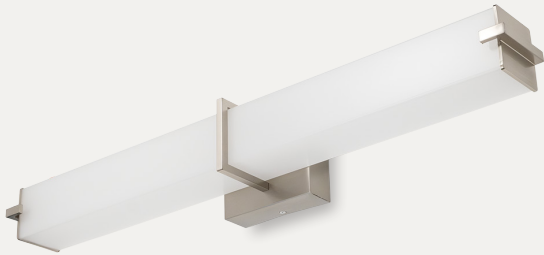

PROJECT	NOTES	TYPE	DATE	CAT. No.
---------	-------	------	------	----------

LSV

LED Square Vanity

The LSV Series tiered contemporary framed wall mounted vanity fixture and is available in brushed nickel and black. Updated with the latest in LED technology. The long LED life coupled with exceptional color rendering make this fixture attractive for new or retrofit projects. The LSV is an elegant lighting solution that can be used in various applications including corridors and restrooms. Fixture mounts to standard junction box (not included).

	A	B	C	Case QTY
RVL-24	25.5" L	4.5" D	4.2" H	6
RVL-36	37.5" L	4.5" D	4.2" H	6

CONSTRUCTION

Single ring surround a milk white acrylic diffuser with decorative end caps provides widespread and even illumination. Lens design and materials provide uniform illumination without pixelation.