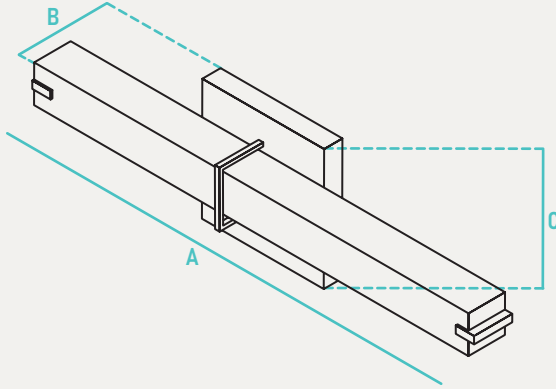

PERFORMANCE DATA

FORM FACTOR	KELVIN	RATED WATTAGE	DELIVERED LUMENS	EFFICACY (LM/W)
24"	27K-5K	18W	1800	100
36"	27K-5K	26W	2600	100

QUICK SHIP	
LSV-24-20-120-MCT-BN	LSV-24-20-120-MCT-BL
LSV-36-26-120-MCT-BN	LSV-36-26-120-MCT-BL