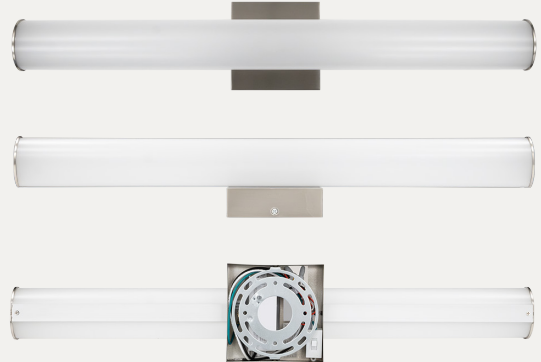

ADDITIONAL IMAGES

Made to order items. Minimum 90 day lead time.
Minimum order quantity may vary please contact sales.
¹ DLC Listed / ² DLC Premium Listed / ³ Title 24 / ⁴ JA8 & Title 24
Typical color consistency. May vary or be changed. L70 hours calculated based on LED package manufacturer LM80 report and ISTMT report of LED in luminaire. Stated values are for select catalog numbers. Contact GlobaLux for detailed information.
Actual performance may differ as a result of end-user environment and application. All values are design or typical values, measured under laboratory conditions at 25 °C.

	A	B	C	Case QTY
VRL-24	24.7" W	3.9" H	4.5" D	6
VRL-36	36.8" W	3.9" H	4.5" D	6

CONSTRUCTION

Single ring surround a milk white acrylic diffuser which provides widespread and even illumination. Lens design and materials provide uniform illumination without pixelation.

ELECTRICAL

Equipped standard with 120V fixed output driver operating at 60 Hz.

QUALIFICATIONS

All luminaires are built to UL 1598 and 2108 standards, and bear appropriate ETL labels. Damp location labeling. Adheres to LM70, LM80, and TM21 industry standards. ENERGY STAR® certified product (for 3000K and 4000K only) and Title 24 qualified. Dedicated 120V Models are FCC Title 47 CFR, Part 15, Class B for residential and commercial applications. California Title 24 Compliant, JA8 compliant, CEC Listed.

INSTALLATION

Designed for wall mounting on 4" electrical J-Box.

WARRANTY

3-year limited warranty. See complete warranty for terms and exclusions. (Labor not included).

RECOMMENDED DIMMERS

DVCL-153P (Lutron)