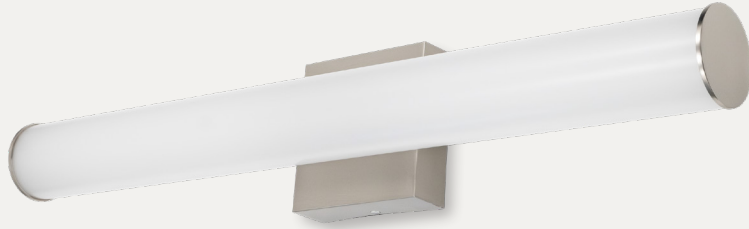

PROJECT	NOTES	TYPE	DATE	CAT. No.
---------	-------	------	------	----------

VRL

LED Round Vanity

The VRL Series tiered contemporary framed wall mounted vanity fixture and is available in brushed nickel. Updated with the latest in LED technology. The long LED life coupled with exceptional color rendering make this fixture attractive for new or retrofit projects. The VRL is an elegant lighting solutions that can be used in various applications including corridors and restrooms. Fixture junction box (not included).

QUICK SHIP ITEMS ON PG.2

SERIES	FORM FACTOR	RATED WATTAGE	DRIVER TYPE	COLOR TEMP	FINISH
VRL	24	20	120D	MCT	BN
VRL LED Round Vanity	24- 24" Width 36- 36" Width	24" Width 20- 20W Integrated LED, 2000 Lumens 36" Width 26- 26W Integrated LED 2600 Lumens	120D- 120V Triac Dimming, 10-100%	MCT- 2700K, 3000K, 3500K, 4000K, 5000K; 90CRI	BN- Brushed Nickel

	A	B	C	Case QTY
VRL-24	24.7" W	3.9" H	4.5" D	6
VRL-36	36.8" W	3.9" H	4.5" D	6

CONSTRUCTION

Single ring surround a milk white acrylic diffuser which provides widespread and even illumination. Lens design and materials provide uniform illumination without pixelation.