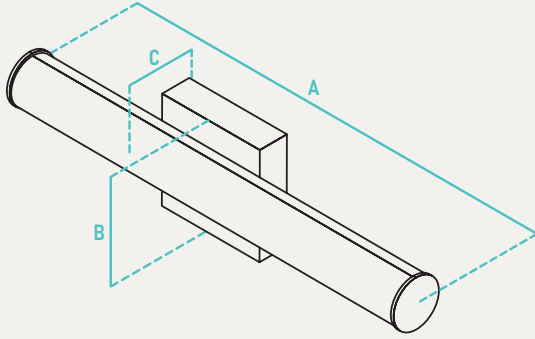

PROJECT	NOTES	TYPE	DATE	CAT. No.
---------	-------	------	------	----------

VRL

LED Round Vanity

The VRL Series tiered contemporary framed wall mounted vanity fixture and is available in brushed nickel. Updated with the latest in LED technology. The long LED life coupled with exceptional color rendering make this fixture attractive for new or retrofit projects. The VRL is an elegant lighting solutions that can be used in various applications including corridors and restrooms. Fixture junction box (not included).

	A	B	C	Case QTY
VRL-24	24.7" W	3.9" H	4.5" D	6
VRL-36	36.8" W	3.9" H	4.5" D	6

CONSTRUCTION

Single ring surround a milk white acrylic diffuser which provides widespread and even illumination. Lens design and materials provide uniform illumination without pixelation.