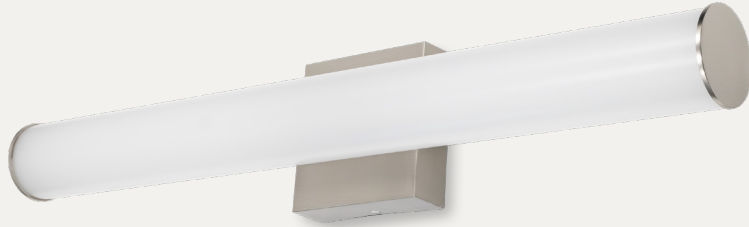

PROJECT	NOTES	TYPE	DATE	CAT. No.
---------	-------	------	------	----------

VRL

LED Round Vanity

The VRL Series tiered contemporary framed wall mounted vanity fixture and is available in brushed nickel. Updated with the latest in LED technology. The long LED life coupled with exceptional color rendering make this fixture attractive for new or retrofit projects. The VRL is an elegant lighting solutions that can be used in various applications including corridors and restrooms. Fixture junction box (not included).

QUICK SHIP ITEMS ON PG.2

SERIES	FORM FACTOR	RATED WATTAGE	DRIVER TYPE	COLOR TEMP	FINISH
VRL	24	20	120D	MCT	BN
VRL LED Round Vanity	24- 24" Width 36- 36" Width	24" Width 20- 20W Integrated LED, 2000 Lumens 36" Width 26- 26W Integrated LED 2600 Lumens	120D- 120V Triac Dimming, 10-100%	MCT- 2700K, 3000K, 3500K, 4000K, 5000K; 90CRI	BN- Brushed Nickel

	A	B	C	Case QTY
VRL-24	24.7" W	3.9" H	4.5" D	6
VRL-36	36.8" W	3.9" H	4.5" D	6

CONSTRUCTION

Single ring surround a milk white acrylic diffuser which provides widespread and even illumination. Lens design and materials provide uniform illumination without pixelation.