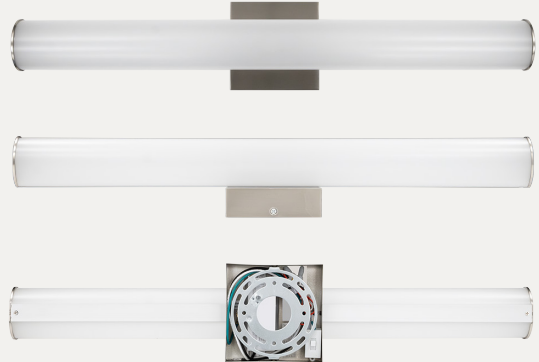

PROJECT	NOTES	TYPE	DATE	CAT. No.
---------	-------	------	------	----------

VRL

LED Round Vanity

The VRL Series tiered contemporary framed wall mounted vanity fixture and is available in brushed nickel. Updated with the latest in LED technology. The long LED life coupled with exceptional color rendering make this fixture attractive for new or retrofit projects. The VRL is an elegant lighting solutions that can be used in various applications including corridors and restrooms. Fixture junction box (not included).

PERFORMANCE DATA

FORM FACTOR	KELVIN	RATED WATTAGE	DELIVERED LUMENS	EFFICACY (LM/W)
24"	27K-5K	20W	2000	100
36"	27K-5K	26W	2600	100

QUICK SHIP

VRL-24-20-120D-MCT-BN

VRL-36-26-120D-MCT-BN

ADDITIONAL IMAGES

Made to order items. Minimum 90 day lead time.