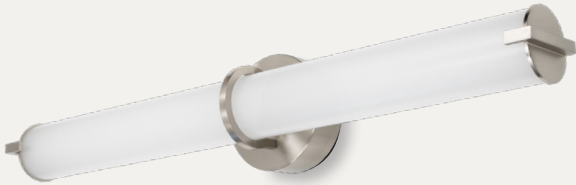

PROJECT	NOTES	TYPE	DATE	CAT. No.
---------	-------	------	------	----------

LRV

LED Round Vanity

The LRV Series is a sleek and modern round vanity fixture available in brushed nickel and black finishes. Equipped with cutting-edge LED technology, it offers a long LED lifespan and exceptional color rendering. Whether for new installations or retrofits, the LRV provides an elegant lighting solution suitable for corridors and restrooms. Note that it mounts to a standard junction box (not included).

ADDITIONAL IMAGES

	A	B	C	Case QTY
RVL-24	24.7" L	4.5" W	4.2" H	6
RVL-36	36.8" L	4.5" W	4.2" H	6

CONSTRUCTION

Single ring surround a milk white acrylic diffuser with decorative end caps provides widespread and even illumination. Lens design and materials provide uniform illumination without pixelation.