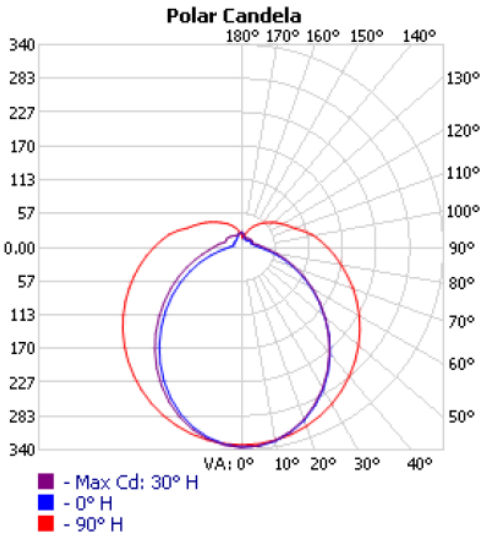

PERFORMANCE DATA

FORM FACTOR	KELVIN	RATED WATTAGE	DELIVERED LUMENS	EFFICACY (L/M/W)
24"	27K-5K	18W	1800	100
36"	27K-5K	26W	2600	100

QUICK SHIP

LRV-24-20-120-MCT-BN ⁴	LRV-24-20-120-MCT-BL ⁴
LRV-36-26-120-MCT-BN ⁴	LRV-36-26-120-MCT-BL ⁴

PHOTOMETRIC DATA

LRV-24

Zonal Lumen Summary

Zone	Lumens	% Lamp	% Luminaire
0-30	260.2	17%	17%
0-40	429.3	28%	28%
0-60	789.9	51.6%	51.6%
60-90	414.0	27%	27%
70-100	343.8	22.5%	22.5%
90-120	214.3	14%	14%
0-90	1,203.9	78.6%	78.6%
90-180	327.1	21.4%	21.4%
0-180	1,531.1	100%	100%