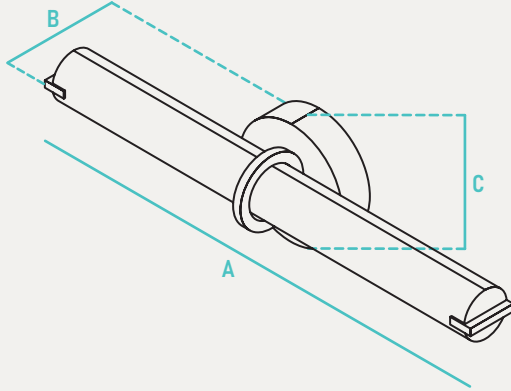

PERFORMANCE DATA

FORM FACTOR	KELVIN	RATED WATTAGE	DELIVERED LUMENS	EFFICACY (L/M/W)
24"	27K-5K	18W	1800	100
36"	27K-5K	26W	2600	100

QUICK SHIP

LRV-24-20-120-MCT-BN ⁴	LRV-24-20-120-MCT-BL ⁴
LRV-36-26-120-MCT-BN ⁴	LRV-36-26-120-MCT-BL ⁴