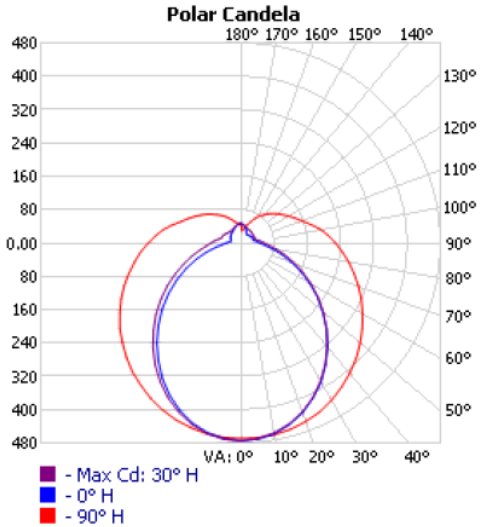

PERFORMANCE DATA

FORM FACTOR	KELVIN	RATED WATTAGE	DELIVERED LUMENS	EFFICACY (L/M/W)
24"	27K-5K	18W	1800	100
36"	27K-5K	26W	2600	100

QUICK SHIP

LRV-24-20-120-MCT-BN ⁴	LRV-24-20-120-MCT-BL ⁴
LRV-36-26-120-MCT-BN ⁴	LRV-36-26-120-MCT-BL ⁴

PHOTOMETRIC DATA

LRV-24

Zonal Lumen Summary

Zone	Lumens	% Lamp	% Luminaire
0-30	260.2	17%	17%
0-40	429.3	28%	28%
0-60	789.9	51.6%	51.6%
60-90	414.0	27%	27%
70-100	343.8	22.5%	22.5%
90-120	214.3	14%	14%
0-90	1,203.9	78.6%	78.6%
90-180	327.1	21.4%	21.4%
0-180	1,531.1	100%	100%

LRV-36

Zonal Lumen Summary

Zone	Lumens	% Lamp	% Luminaire
0-30	369.7	16.2%	16.2%
0-40	611.5	26.8%	26.8%
0-60	1,133.5	49.7%	49.7%
60-90	618.8	27.1%	27.1%
70-100	521.9	22.9%	22.9%
90-120	339.9	14.9%	14.9%
0-90	1,752.3	76.8%	76.8%
90-180	530.0	23.2%	23.2%
0-180	2,282.2	100%	100%