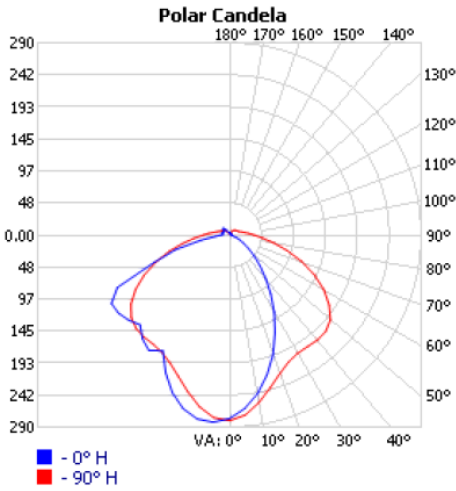

PERFORMANCE DATA

| FORM FACTOR | KELVIN | RATED WATTAGE | DELIVERED LUMENS | EFFICACY (LM/W) |
|-------------|-----------|---------------|------------------|-----------------|
| 12" | 3K/35K/4K | 17W | 850 | 50 |

4" PVC Ceiling Box

3-1/2" Octagon

4" Round Pancake

4" Octagon / V Bracket

PHOTOMETRIC DATA

DOM-17-120-MCT-BL

Zonal Lumen Summary

| Zone | Lumens | % Lamp | % Luminaire |
|--------|--------|--------|-------------|
| 0-30 | 186.3 | 22.8% | 22.8% |
| 0-40 | 294.8 | 36% | 36% |
| 0-60 | 535.0 | 65.4% | 65.4% |
| 60-90 | 207.8 | 25.4% | 25.4% |
| 70-100 | 129.0 | 15.8% | 15.8% |
| 90-120 | 52.8 | 6.4% | 6.4% |
| 0-90 | 742.9 | 90.8% | 90.7% |
| 90-180 | 75.8 | 9.3% | 9.3% |
| 0-180 | 818.7 | 100% | 100% |