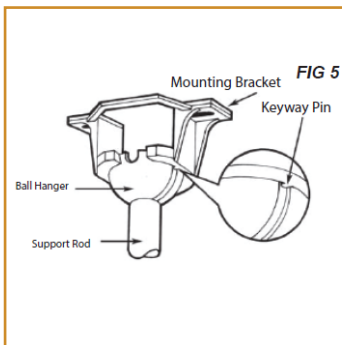

INSTALLATION INSTRUCTIONS

Made to order items. Minimum 90 day lead time. Minimum order quantity may vary please contact sales.

¹ DLC Listed / ² DLC Premium Listed / ³ Title 24 / ⁴ JA8 & Title 24 / ⁵ Energy Star / Typical color consistency. May vary or be changed.

L70 hours calculated based on LED package manufacturer LM80 report and ISTMT report of LED in luminaire. Stated values are for select catalog numbers. Contact Globalux for detailed information. / Actual performance may differ as a result of end-user environment and application. All values are design or typical values, measured under laboratory conditions at 25 °C.