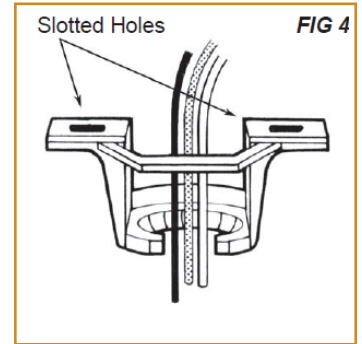

DVCL-153P (Lutron)

INSTALLATION INSTRUCTIONS

Made to order items. Minimum 90 day lead time. Minimum order quantity may vary please contact sales.

¹ DLC Listed / ² DLC Premium Listed / ³ Title 24 / ⁴ JA8 & Title 24 / ⁵ Energy Star / Typical color consistency. May vary or be changed.