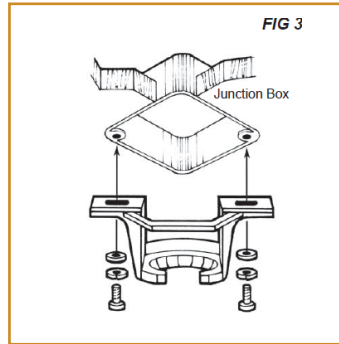

INSTALLATION INSTRUCTIONS

Made to order items. Minimum 90 day lead time. Minimum order quantity may vary please contact sales.

¹ DLC Listed / ² DLC Premium Listed / ³ Title 24 / ⁴ JA8 & Title 24 / ⁵ Energy Star / Typical color consistency. May vary or be changed.

L70 hours calculated based on LED package manufacturer LM80 report and ISTMT report of LED in luminaire. Stated values are for select catalog numbers. Contact Globalux for detailed information. / Actual performance may differ as a result of end-user environment and application. All values are design or typical values, measured under laboratory conditions at 25 °C.