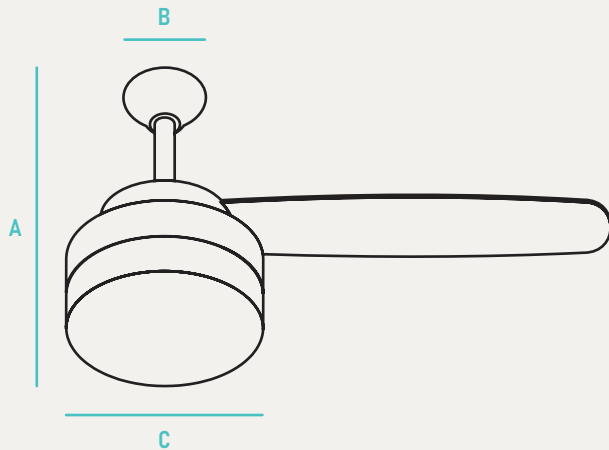

A	B	C	Case QTY
EVNT	15-3/4"	5-3/4"	7-3/8"	1

CONSTRUCTION

Steel Housing, Plywood Blades and Frosted Glass Light Diffuser provides uniform appearance without pixelation.

MOTOR

3-Speed AC Motor with 80" Lead Wire. Includes (1) 6" Downrod.

QUALIFICATIONS

All ceiling fans are built to UL 507 standards, and bear appropriate ETL labels. Dry location labeling is standard.

BLADES

52" Sweep, 4 Blade Configuration, Blade Pitch Angle: 12°
Color: Silver / Black Reversible

ELECTRICAL

Operates at 120V 60HZ.

WARRANTY

Light Source: 3-year limited warranty. Motor: Limited Lifetime Warranty. Non-Electrical 1 Year Limited Warranty. See complete warranty for terms and exclusions. (Labor not included).

COMPATIBLE JUNCTION BOXES

QUICK SHIP

EVNT-52-4-18-120D-830-BN-SB-PC ⁵

EVNT-52-4-18-120D-830-BL-BL-PC ⁵

EVNT-52-4-18-120D-830-WH-WH-PC ⁵

ADDITIONAL IMAGES