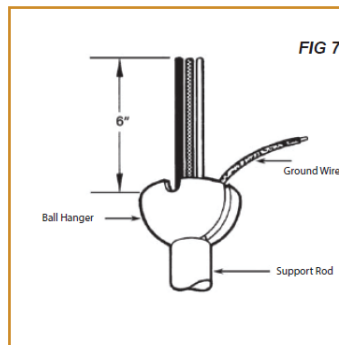

INSTALLATION INSTRUCTIONS

Made to order items. Minimum 90 day lead time. Minimum order quantity may vary please contact sales.

¹ DLC Listed / ² DLC Premium Listed / ³ Title 24 / ⁴ JA8 & Title 24 / ⁵ Energy Star / Typical color consistency. May vary or be changed.

L70 hours calculated based on LED package manufacturer LM80 report and ISTMT report of LED in luminaire. Stated values are for select catalog numbers. Contact Globalux for detailed information. / Actual performance may differ as a result of end-user environment and application. All values are design or typical values, measured under laboratory conditions at 25 °C.