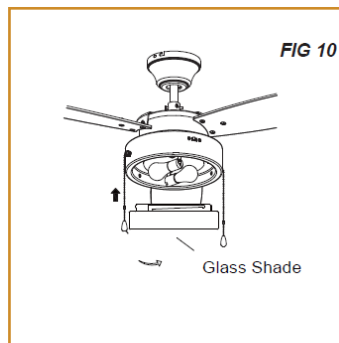

COMPATIBLE JUNCTION BOXES

4" PVC Ceiling Box

QUICK SHIP

EVNT-52-4-18-120D-830-BN-SB-PC ⁵

EVNT-52-4-18-120D-830-BL-BL-PC ⁵

EVNT-52-4-18-120D-830-WH-WH-PC ⁵

ADDITIONAL IMAGES

RECOMMENDED DIMMERS

DVCL-153P (Lutron)

INSTALLATION INSTRUCTIONS

Made to order items. Minimum 90 day lead time. Minimum order quantity may vary please contact sales.

¹ DLC Listed / ² DLC Premium Listed / ³ Title 24 / ⁴ JA8 & Title 24 / ⁵ Energy Star / Typical color consistency. May vary or be changed.