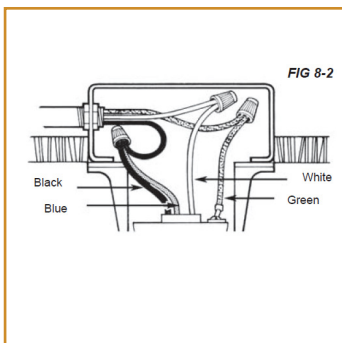

COMPATIBLE JUNCTION BOXES

4" PVC Ceiling Box

QUICK SHIP

EVNT-52-4-18-120D-830-BN-SB-PC ⁵

EVNT-52-4-18-120D-830-BL-BL-PC ⁵

EVNT-52-4-18-120D-830-WH-WH-PC ⁵

ADDITIONAL IMAGES

RECOMMENDED DIMMERS

DVCL-153P (Lutron)

INSTALLATION INSTRUCTIONS

Made to order items. Minimum 90 day lead time. Minimum order quantity may vary please contact sales.

¹ DLC Listed / ² DLC Premium Listed / ³ Title 24 / ⁴ JA8 & Title 24 / ⁵ Energy Star / Typical color consistency. May vary or be changed.