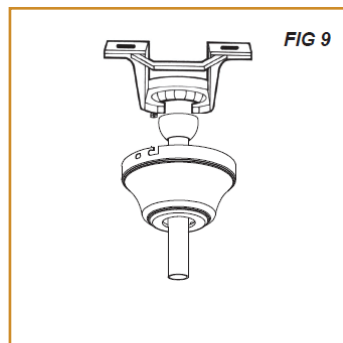

INSTALLATION INSTRUCTIONS

Made to order items. Minimum 90 day lead time. Minimum order quantity may vary please contact sales.

¹ DLC Listed / ² DLC Premium Listed / ³ Title 24 / ⁴ JA8 & Title 24 / ⁵ Energy Star / Typical color consistency. May vary or be changed.

L70 hours calculated based on LED package manufacturer LM80 report and ISTMT report of LED in luminaire. Stated values are for select catalog numbers. Contact Globalux for detailed information. / Actual performance may differ as a result of end-user environment and application. All values are design or typical values, measured under laboratory conditions at 25 °C.