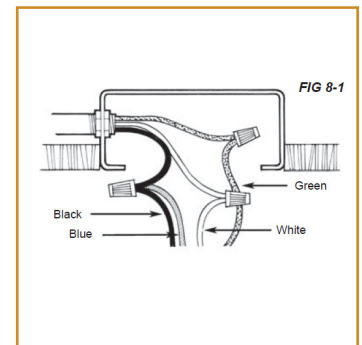

COMPATIBLE JUNCTION BOXES

4" PVC Ceiling Box

QUICK SHIP

EVNT-52-4-18-120D-830-BN-SB-PC ⁵

EVNT-52-4-18-120D-830-BL-BL-PC ⁵

EVNT-52-4-18-120D-830-WH-WH-PC ⁵

ADDITIONAL IMAGES

RECOMMENDED DIMMERS

DVCL-153P (Lutron)

INSTALLATION INSTRUCTIONS

Made to order items. Minimum 90 day lead time. Minimum order quantity may vary please contact sales.

¹ DLC Listed / ² DLC Premium Listed / ³ Title 24 / ⁴ JA8 & Title 24 / ⁵ Energy Star / Typical color consistency. May vary or be changed.