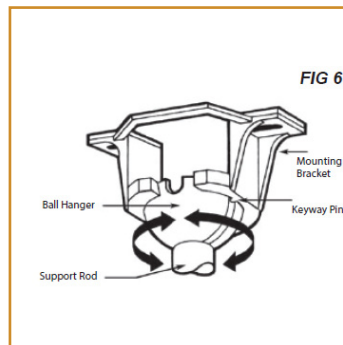

COMPATIBLE JUNCTION BOXES

4" PVC Ceiling Box

QUICK SHIP

EVNT-52-4-18-120D-830-BN-SB-PC ⁵

EVNT-52-4-18-120D-830-BL-BL-PC ⁵

EVNT-52-4-18-120D-830-WH-WH-PC ⁵

ADDITIONAL IMAGES

RECOMMENDED DIMMERS

DVCL-153P (Lutron)

INSTALLATION INSTRUCTIONS

Made to order items. Minimum 90 day lead time. Minimum order quantity may vary please contact sales.

¹ DLC Listed / ² DLC Premium Listed / ³ Title 24 / ⁴ JA8 & Title 24 / ⁵ Energy Star / Typical color consistency. May vary or be changed.