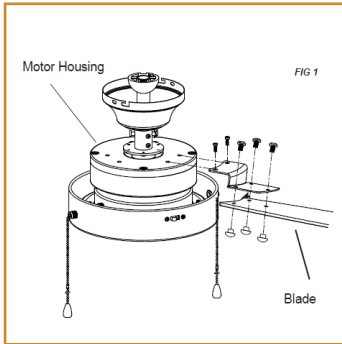

COMPATIBLE JUNCTION BOXES

4" PVC Ceiling Box

QUICK SHIP

EVNT-52-4-18-120D-830-BN-SB-PC ⁵

EVNT-52-4-18-120D-830-BL-BL-PC ⁵

EVNT-52-4-18-120D-830-WH-WH-PC ⁵

ADDITIONAL IMAGES

RECOMMENDED DIMMERS

DVCL-153P (Lutron)

INSTALLATION INSTRUCTIONS

Made to order items. Minimum 90 day lead time. Minimum order quantity may vary please contact sales.

¹ DLC Listed / ² DLC Premium Listed / ³ Title 24 / ⁴ JA8 & Title 24 / ⁵ Energy Star / Typical color consistency. May vary or be changed.