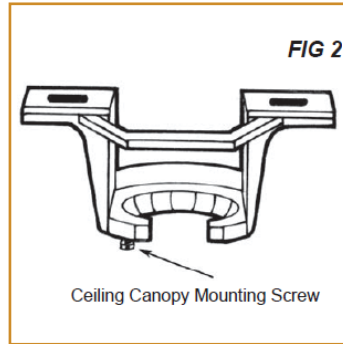

INSTALLATION INSTRUCTIONS

Made to order items. Minimum 90 day lead time. Minimum order quantity may vary please contact sales.

¹ DLC Listed / ² DLC Premium Listed / ³ Title 24 / ⁴ JA8 & Title 24 / ⁵ Energy Star / Typical color consistency. May vary or be changed.

L70 hours calculated based on LED package manufacturer LM80 report and ISTMT report of LED in luminaire. Stated values are for select catalog numbers. Contact Globalux for detailed information. / Actual performance may differ as a result of end-user environment and application. All values are design or typical values, measured under laboratory conditions at 25 °C.