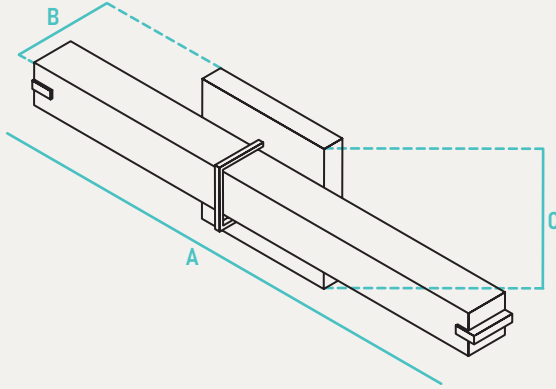

A	B	C	Case QTY
RVL-24	25.5" L	4.5" D	4.2" H	6
RVL-36	37.5" L	4.5" D	4.2" H	6

PERFORMANCE DATA

FORM FACTOR	KELVIN	RATED WATTAGE	DELIVERED LUMENS	EFFICACY (L/M/W)
24"	27K-5K	18W	1800	100
36"	27K-5K	26W	2600	100

QUICK SHIP

LSV-24-20-120-MCT-BN	LSV-24-20-120-MCT-BL
LSV-36-26-120-MCT-BN	LSV-36-26-120-MCT-BL