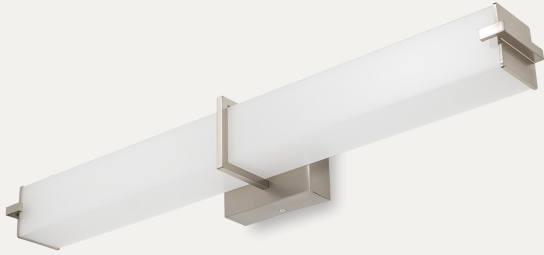

PROJECT	NOTES	TYPE	DATE	CAT. No.

LSV

LED Square Vanity

The LSV Series tiered contemporary framed wall mounted vanity fixture and is available in brushed nickel and black. Updated with the latest in LED technology. The long LED life coupled with exceptional color rendering make this fixture attractive for new or retrofit projects. The LSV is an elegant lighting solution that can be used in various applications including corridors and restrooms. Fixture mounts to standard junction box (not included).

INPUT VOLTAGE	120V
INPUT FREQUENCY	50/60 Hz
RATED WATTAGE	See Performance Data
DELIVERED LUMENS	See Performance Data
EFFICACY	96 LPW (typ.)
CRI	90
AVAILABLE CCT	2700K, 3000K, 3500K, 4000K, 5000K
LENS TYPE	Plastic

RATED LIFE	30,000hrs (Based on 3hrs a Day)
L70	>50,000hrs
POWER FACTOR	>0.9
THD	<20%
DIMMING	N/A
OPERATING TEMP.	-4°F - 113°F / -20°C to 45°C
BEAM ANGLE	N/A

ORDER INFO / EXAMPLE: LSV-24-20-120-MCT-BN

SERIES	FORM FACTOR	RATED WATTAGE	DRIVER TYPE	COLOR TEMP	FINISH
LSV	24	20	120	MCT	BN
LSV LED Square Vanity	24-24" Length 36-36" Length	24" Housing 20- 18W, 1800 Lumens 36" Housing 26- 26W, 2600 Lumens	120- 120V	MCT- 2700K, 3000K, 3500K, 4000K, 5000K CCT Selectable 90CRI	BN- Brushed Nickel BL- Black