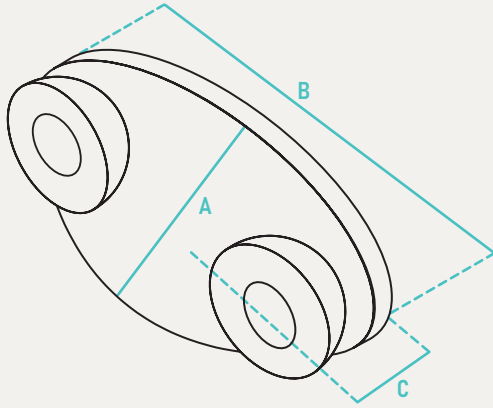

PERFORMANCE DATA				
FORM FACTOR	KELVIN	RATED WATTAGE	DELIVERED LUMENS	EFFICACY (LM/W)
DOE-HO	6500K	6W	650	108