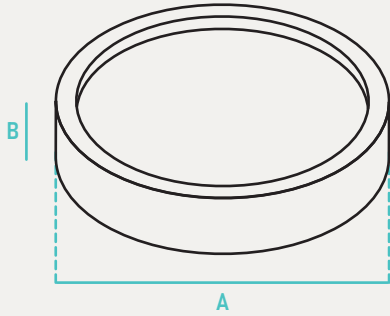

PERFORMANCE DATA				
FORM FACTOR	KELVIN	RATED WATTAGE	DELIVERED LUMENS	EFFICACY (LM/W)
5"	27K-5K	10W	820	82
7"	27K-5K	15W	1230	82
9"	27K-5K	18W	1476	82

	A	B	Case QTY
RDLE-5	5.4" Dia	0.7" H	12
RDLE-7	7.9" Dia	0.7" H	12
RDLE-9	9" Dia	0.7" H	12

CONSTRUCTION

Injection molded trim with diffusion lens for optimal visual comfort while providing exceptional light output. Edge Lit technology and lens design and materials provide uniform appearance without pixelation.

ELECTRICAL

Equipped standard with 120V, 10-100% dimming driver.

QUALIFICATIONS

All luminaires are built to UL 1598 and 2108 standards, and bear appropriate ETL labels. Wet location labeling is standard. Emergency equipped fixtures labeled UL924. Suitable for closets according to NEC Section 410.8 & 410.16. Adheres to LM70, LM80 and TM21 industry standards. Title 24 qualified. Dedicated 120V Models are FCC Title 47 CFR, Part 15, Class B for residential and commercial applications. Energy Star Compliant

INSTALLATION

Designed for mounting on 3" or 4" electrical J-Box.

WARRANTY

5-year Limited Warranty. See warranty documentation for more info.

ADDITIONAL IMAGES

RDLE w/EMTB
(Test Switch)

RECOMMENDED DIMMERS

DVCL-153P (Lutron)

COMPATIBLE JUNCTION BOX

4" PVC Ceiling Box