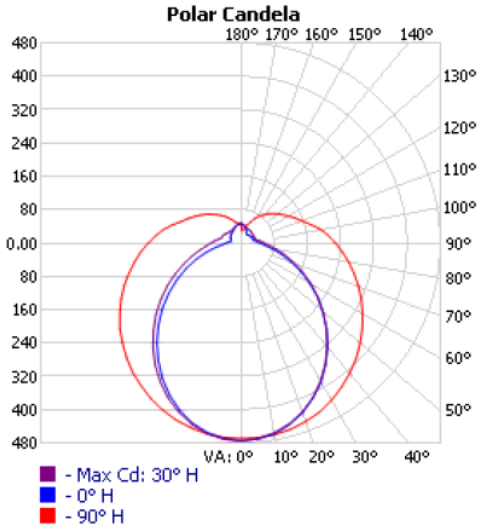

PERFORMANCE DATA

FORM FACTOR	KELVIN	RATED WATTAGE	DELIVERED LUMENS	EFFICACY (L/M/W)
24"	27K-5K	20W	1530	76
36"	27K-5K	26W	2280	87

QUICK SHIP

LRV-24-20-120-MCT-BN ⁴	LRV-24-20-120-MCT-BL ⁴
LRV-36-26-120-MCT-BN ⁴	LRV-36-26-120-MCT-BL ⁴

PHOTOMETRIC DATA

LRV-24-20-120-MCT-BN

Zonal Lumen Summary

Zone	Lumens	% Lamp	% Luminaire
0-30	260.2	17%	17%
0-40	429.3	28%	28%
0-60	789.9	51.6%	51.6%
60-90	414.0	27%	27%
70-100	343.8	22.5%	22.5%
90-120	214.3	14%	14%
0-90	1,203.9	78.6%	78.6%
90-180	327.1	21.4%	21.4%
0-180	1,531.1	100%	100%

LRV-36-26-120-MCT-BN

Zonal Lumen Summary

Zone	Lumens	% Lamp	% Luminaire
0-30	369.7	16.2%	16.2%
0-40	611.5	26.8%	26.8%
0-60	1,133.5	49.7%	49.7%
60-90	618.8	27.1%	27.1%
70-100	521.9	22.9%	22.9%
90-120	339.9	14.9%	14.9%
0-90	1,752.3	76.8%	76.8%
90-180	530.0	23.2%	23.2%
0-180	2,282.2	100%	100%