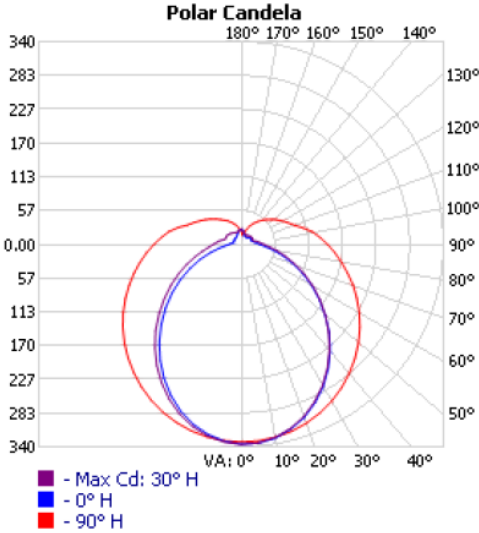

PERFORMANCE DATA

FORM FACTOR	KELVIN	RATED WATTAGE	DELIVERED LUMENS	EFFICACY (L/M/W)
24"	27K-5K	20W	1530	76
36"	27K-5K	26W	2280	87

QUICK SHIP

LRV-24-20-120-MCT-BN ⁴	LRV-24-20-120-MCT-BL ⁴
LRV-36-26-120-MCT-BN ⁴	LRV-36-26-120-MCT-BL ⁴

PHOTOMETRIC DATA

LRV-24-20-120-MCT-BN

Zonal Lumen Summary

Zone	Lumens	% Lamp	% Luminaire
0-30	260.2	17%	17%
0-40	429.3	28%	28%
0-60	789.9	51.6%	51.6%
60-90	414.0	27%	27%
70-100	343.8	22.5%	22.5%
90-120	214.3	14%	14%
0-90	1,203.9	78.6%	78.6%
90-180	327.1	21.4%	21.4%
0-180	1,531.1	100%	100%