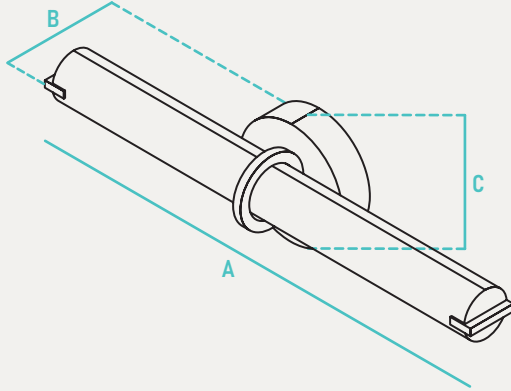

PERFORMANCE DATA

FORM FACTOR	KELVIN	RATED WATTAGE	DELIVERED LUMENS	EFFICACY (L/M/W)
24"	27K-5K	20W	1530	76
36"	27K-5K	26W	2280	87

QUICK SHIP

LRV-24-20-120-MCT-BN ⁴	LRV-24-20-120-MCT-BL ⁴
LRV-36-26-120-MCT-BN ⁴	LRV-36-26-120-MCT-BL ⁴