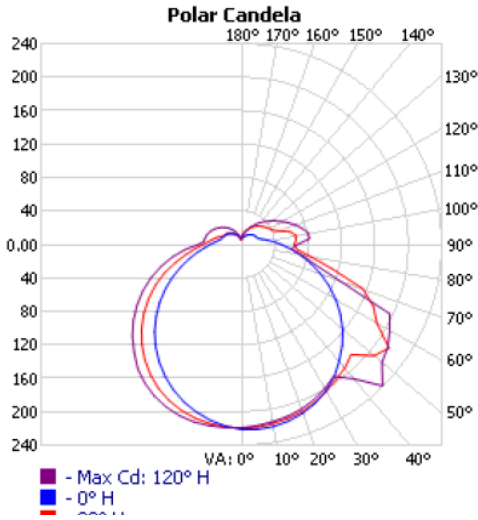

3-1/2" Octagon

4" Round Pancake

4" Octagon / V Bracket

PHOTOMETRIC DATA

LIS-17-120-MCT-BN

Zonal Lumen Summary

Zone	Lumens	% Lamp	% Luminaire
0-30	175.3	17.4%	17.4%
0-40	293.0	29.1%	29.1%
0-60	562.5	55.9%	55.9%
60-90	270.5	26.9%	26.9%
70-100	197.9	19.7%	19.7%
90-120	113.4	11.3%	11.3%
0-90	833.1	82.8%	82.7%
90-180	173.7	17.3%	17.3%
0-180	1,006.8	100.1%	100%